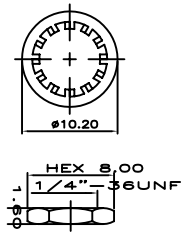

SMA FEMALE BULKHEAD

MMCX MALE RIGHT ANGLE

| Part Number | "A" |
|-----------------|-----|
| M2MAC-MR-10-SFP | 100 |
| M2MAC-MR-15-SFP | 150 |
| M2MAC-MR-20-SFP | 200 |

ALL DIMENSIONS IN MILLIMETRES UNLESS OTHERWISE STATED

| | | | | | |
|--|--|--|--|----------------------------------|--|
| Embedded Antenna Design Ltd Unit 19, Hillcrest Way Buckingham Ind. Park Buckingham, MK18 1HJ ©2008 | | DRAWING TITLE : M2MAC MR SFP | | DRAWING No : MR-XX-SFP | |
| DRAWN BY : P.WEBSTER | | DATE : 3/1/08 | | ISSUE No. : 1 | |
| MAT'L : SEE DRAWING | | SCALE : NTS | | INDEX : /DRAWINGS/ | |
| This drawing is the property of Embedded Antenna Design Ltd It is issued on the condition that it is not copied, reprinted or disclosed either wholly or in part to a third party without prior written consent of EAD. | | TOLERANCES UNLESS OTHERWISE STATED XX - ± 1, XXX - ± 0.25, XX.XX ± 0.05 | | THIRD ANGLE PROJECTION | |